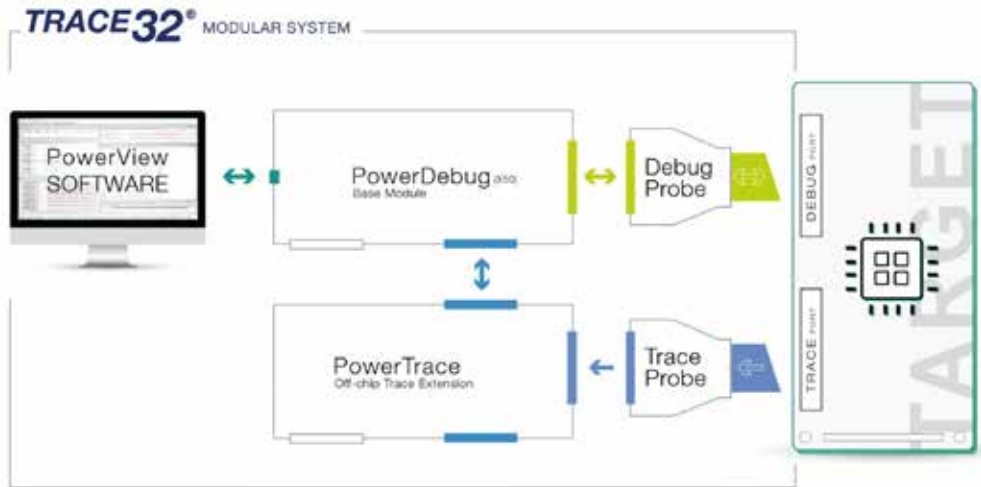

Universal Debugger

Product Portfolio

Debugger

PowerDebug System
μTrace[®] All-In-One Solution

Debug Features

Multi-Core Debugging
OS Awareness
Hypervisor Awareness
Flash Programming (Memory-Mapped)
FLASH Programming (Protocol-Based)
AUTOSAR Debugging

Trace Extensions

PowerTrace System
CombiProbe Compact Trace

Trace Features

Code Coverage
AUTOSAR Profiling
Energy Profiling

Software Solutions

PowerView Software
Instruction Set Simulator
Debugging over USB
Debugging via XCP
Debugger for Simulators,
Emulators and Virtual Targets